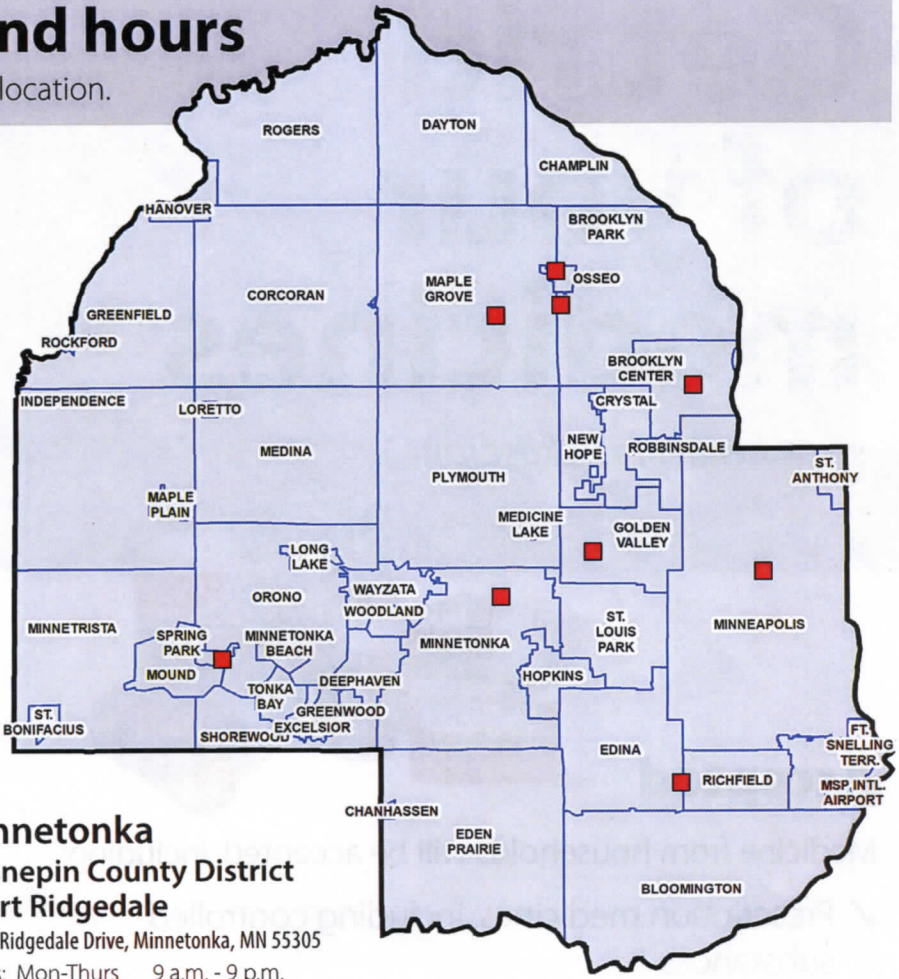

Drop box locations and hours

Drop boxes are located in the lobby at each location.

Brooklyn Center

Hennepin County District Court Brookdale

6125 Shingle Creek Pkwy, Brooklyn Center, MN 55430

Hours: Mon-Thurs 9 a.m. - 9 p.m.
 Fri & Sat 9 a.m. - 5 p.m.
 Sun Noon - 5 p.m.

Brooklyn Park

Hennepin County Sheriff's Patrol Headquarters

9401 83rd Ave. N., Brooklyn Park, MN 55445

Hours: Mon-Fri 8 a.m. - 4:30 p.m.

Edina

Hennepin County Library - Southdale

7001 York Ave. S., Edina, MN 55435

Hours: 24 hrs a day, 7 days a week

Minnetonka

Hennepin County District Court Ridgedale

12601 Ridgedale Drive, Minnetonka, MN 55305

Hours: Mon-Thurs 9 a.m. - 9 p.m.
 Fri & Sat 9 a.m. - 5 p.m.
 Sun Noon - 5 p.m.